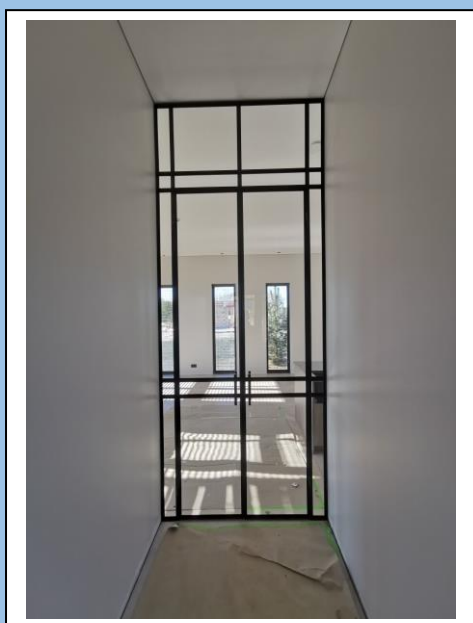

Crittall-Style Partitions, Doors & Windows

- Steel metal standard – rectangular tube: 40x20x1.5mm (Different profiles available).
- Glass - Standard 4 or 6 mm, tempered clear. Max. 8mm. Laminated, frosted, wired, tinted also available.
- Glass Beading – Steel angles 15x15x1.5mm. Riveted or glued.
- Primed and finished with standard powder coating RAL 9005 matt. Can also choose from RAL colour palette. Most colours available.
- Standard hinge length - 140mm. Smaller or larger ones can be used if needed.
- Lever or Push/Pull door handles. Optional lock and key can be added if required.
- Magnetic catches to keep doors securely closed.

Products available:

- Partitions with single opening doors
- Partitions with double opening doors
- Partitions with sliding doors
- Partitions with bi-folding doors
- Corner partitions
- Balustrades
- Interior windows