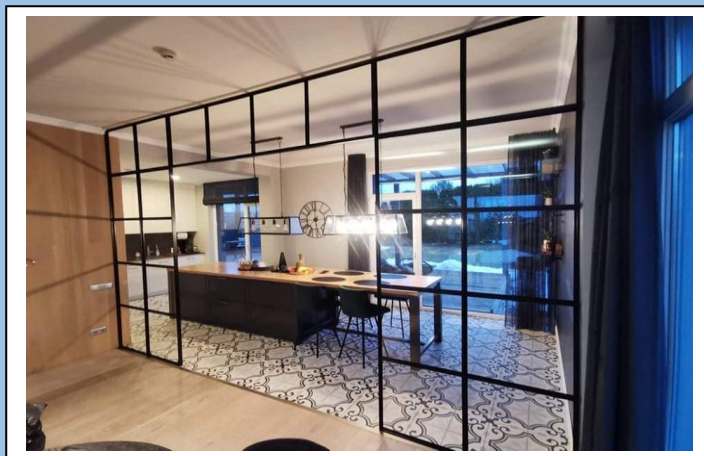

Crittall-Style Partitions, Doors & Windows

- Steel metal standard – rectangular tube: 40x20x1.5mm (Different profiles available).
- Glass - Standard 4 or 6 mm, tempered clear. Max. 8mm. Laminated, frosted, wired, tinted also available.
- Glass Beading – Steel angles 15x15x1.5mm. Riveted or glued.
- Primed and finished with standard powder coating RAL 9005 matt. Can also choose from RAL colour palette. Most colours available.
- Standard hinge length - 140mm. Smaller or larger ones can be used if needed.
- Lever or Push/Pull door handles. Optional lock and key can be added if required.
- Magnetic catches to keep doors securely closed.

Products available:

- Partitions with single opening doors
- Partitions with double opening doors
- Partitions with sliding doors
- Partitions with bi-folding doors
- Corner partitions
- Balustrades
- Interior windows