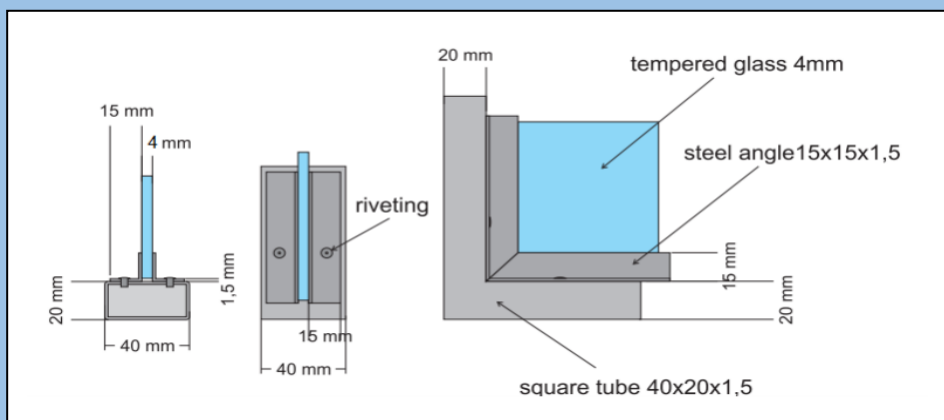

Enquiries

Ireland : + 353 (0) 85 169 5886

UK/Cyprus: + 44 (0) 7515 550 167