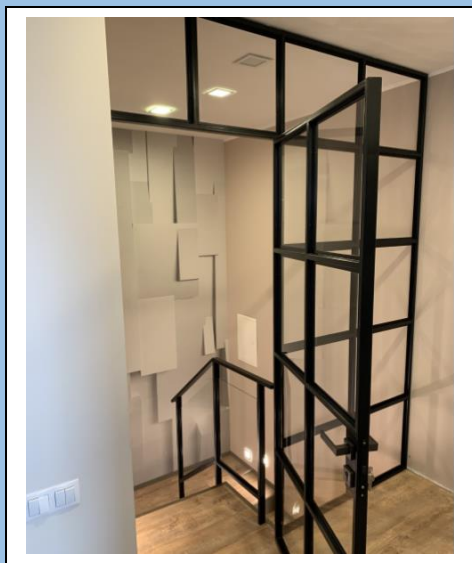

Crittall-Style Partitions, Doors & Windows

- Steel metal standard – rectangular tube: 40x20x1.5mm (Different profiles available).
- Glass - Standard 4 or 6 mm, tempered clear. Max. 8mm. Laminated, frosted, wired, tinted also available.
- Glass Beading – Steel angles 15x15x1.5mm. Riveted or glued.
- Primed and finished with standard powder coating RAL 9005 matt. Can also choose from RAL colour palette. Most colours available.
- Standard hinge length - 140mm. Smaller or larger ones can be used if needed.
- Lever or Push/Pull door handles. Optional lock and key can be added if required.
- Magnetic catches to keep doors securely closed.

Products available:

- Partitions with single opening doors
- Partitions with double opening doors
- Partitions with sliding doors
- Partitions with bi-folding doors
- Corner partitions
- Balustrades
- Interior windows